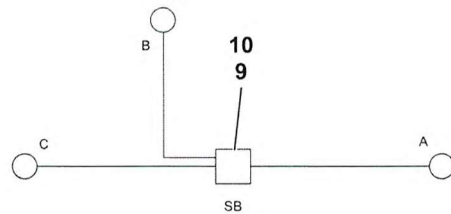

Manitowoc Crane Group

WIRE CHART									
WIRE NO	COLOR	SAE SIZE	LENGTH	TP	B/M ITEM NO	REMARKS	TP	B/M ITEM NO	REMARKS
			TOT IN						
2	WHITE	16	11	C	5	—	D	4	—
51	WHITE	16	13	D	4	—	C	5	—
645A	WHITE	16	10	D	4	—	SA	STRIP	SEE DETAIL
645B	WHITE	16	5	B	5	—	SA	STRIP	SEE DETAIL
645C	WHITE	16	10	A	5	—	SA	STRIP	SEE DETAIL
646A	WHITE	16	12	D	4	—	SB	STRIP	SEE DETAIL
646B	WHITE	16	5	B	5	—	SB	STRIP	SEE DETAIL
646C	WHITE	16	10	A	5	—	SB	STRIP	SEE DETAIL

DETAIL 646